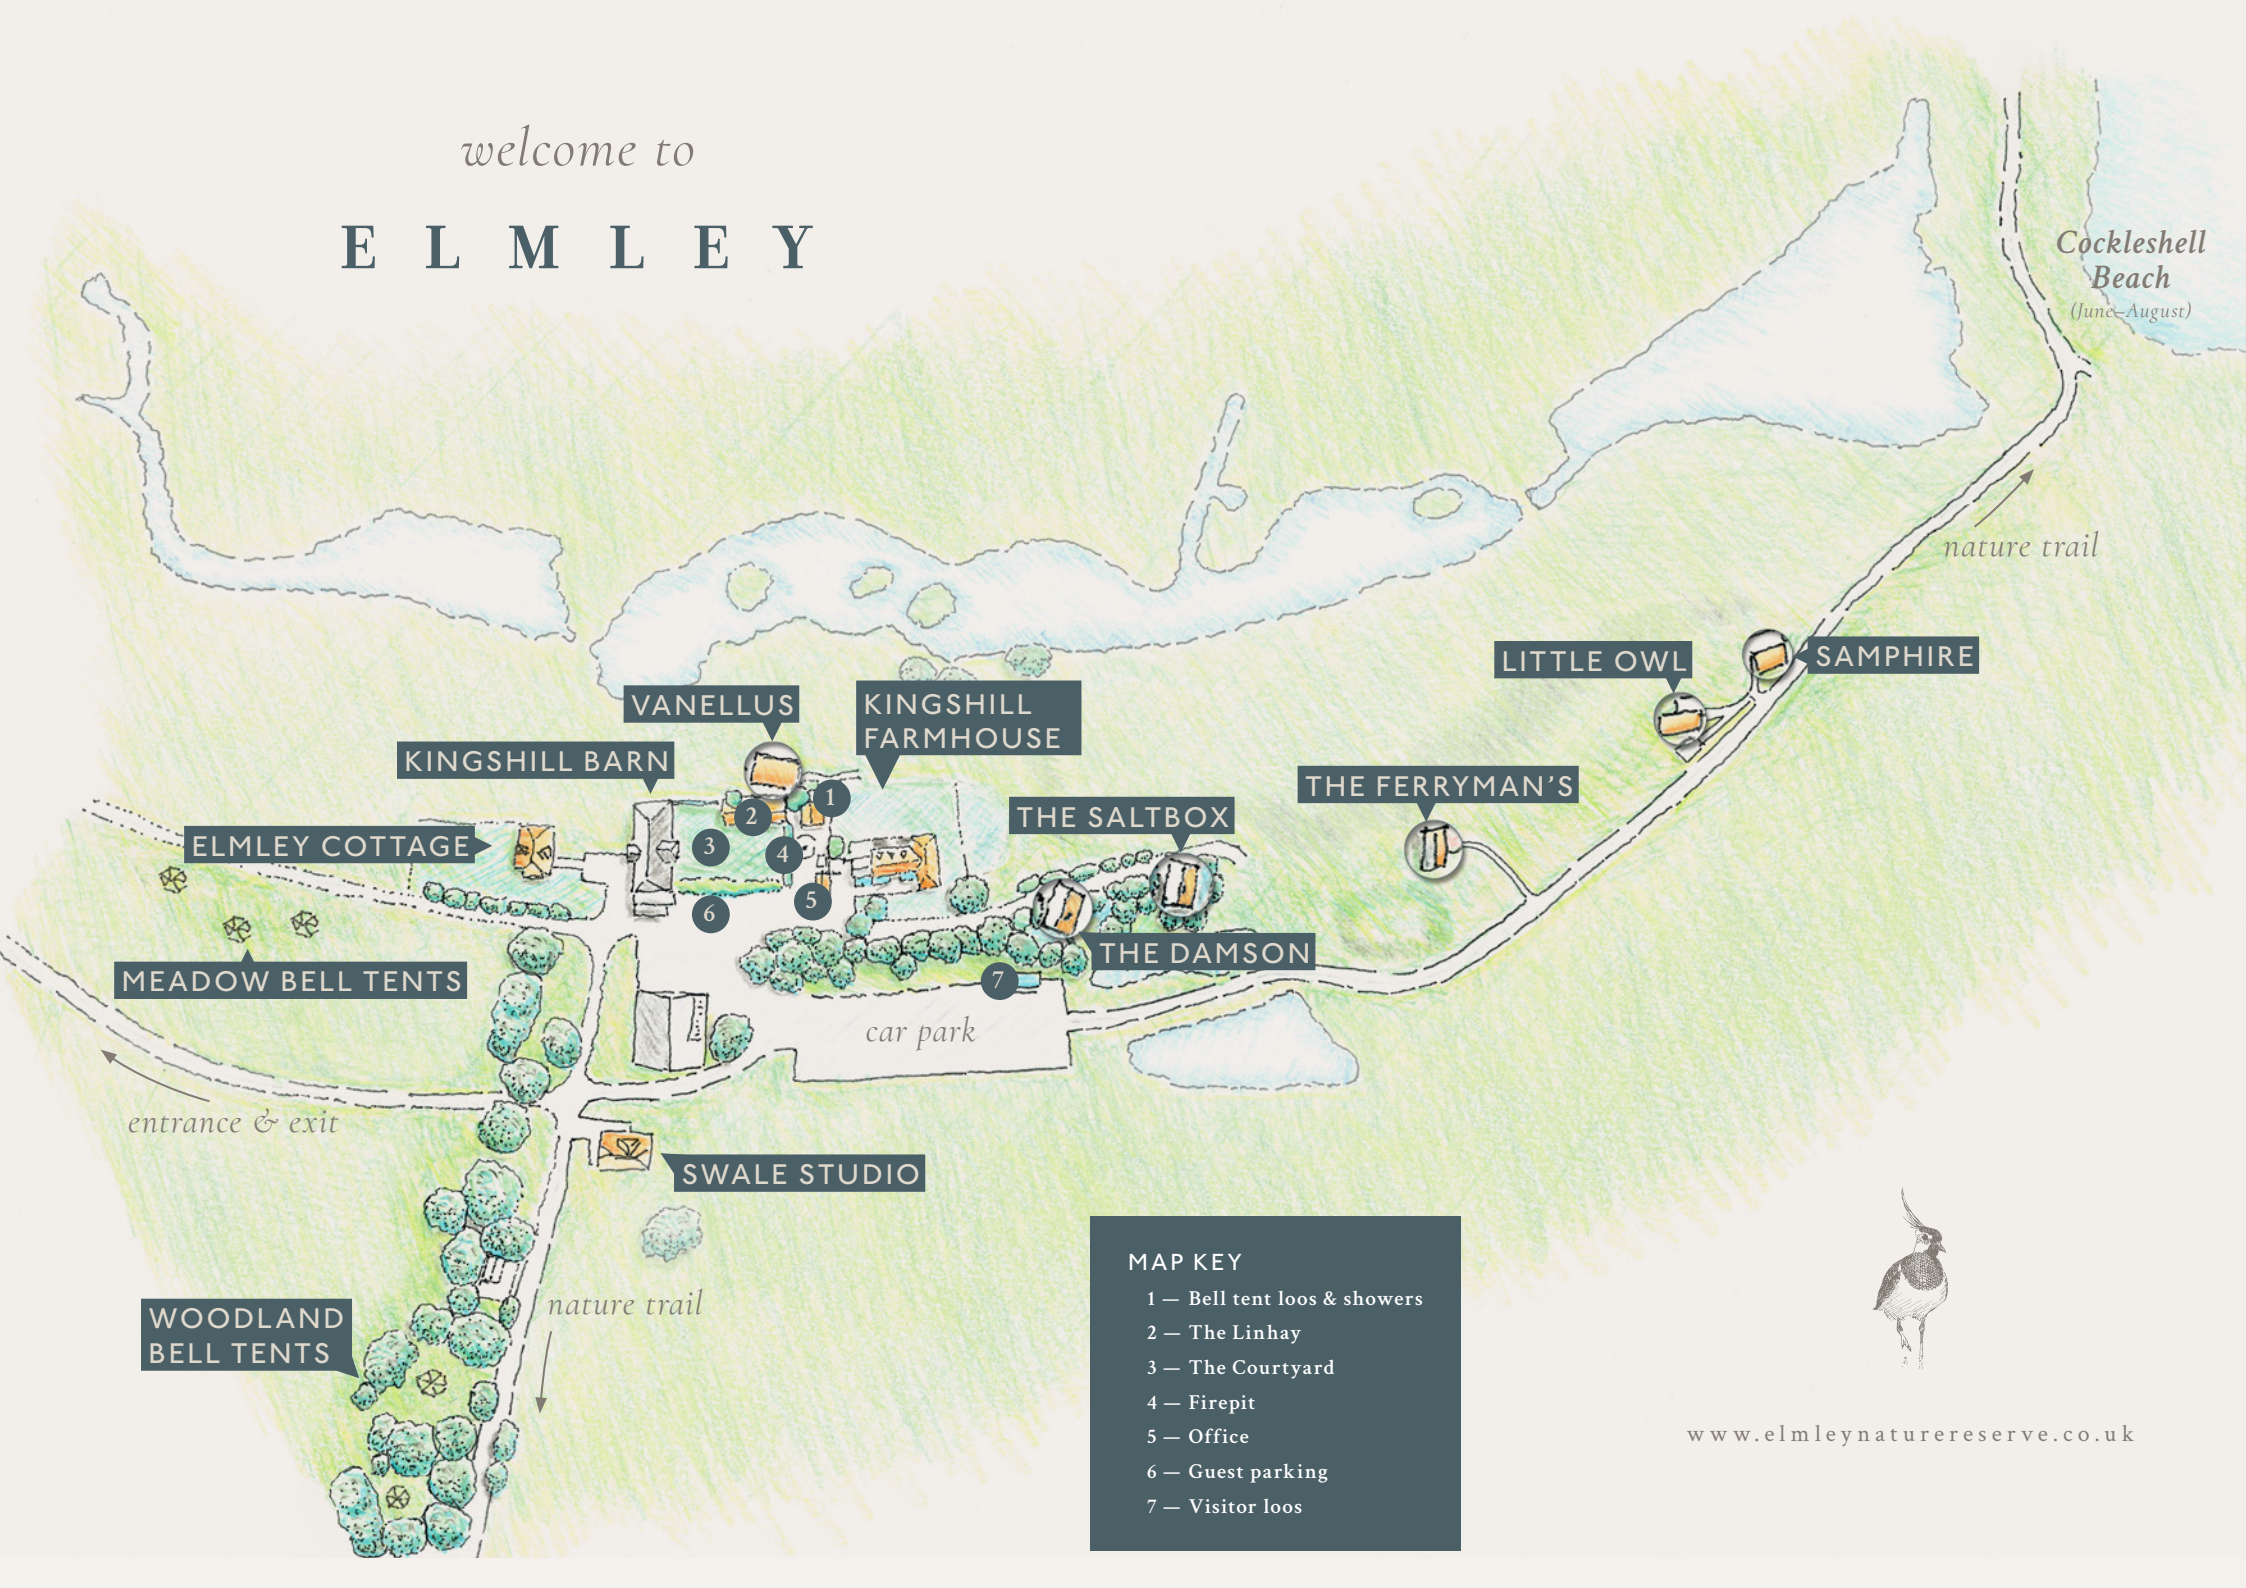

welcome to  
**E L M L E Y**

- MAP KEY**
- 1 — Bell tent loos & showers
  - 2 — The Linhay
  - 3 — The Courtyard
  - 4 — Firepit
  - 5 — Office
  - 6 — Guest parking
  - 7 — Visitor loos