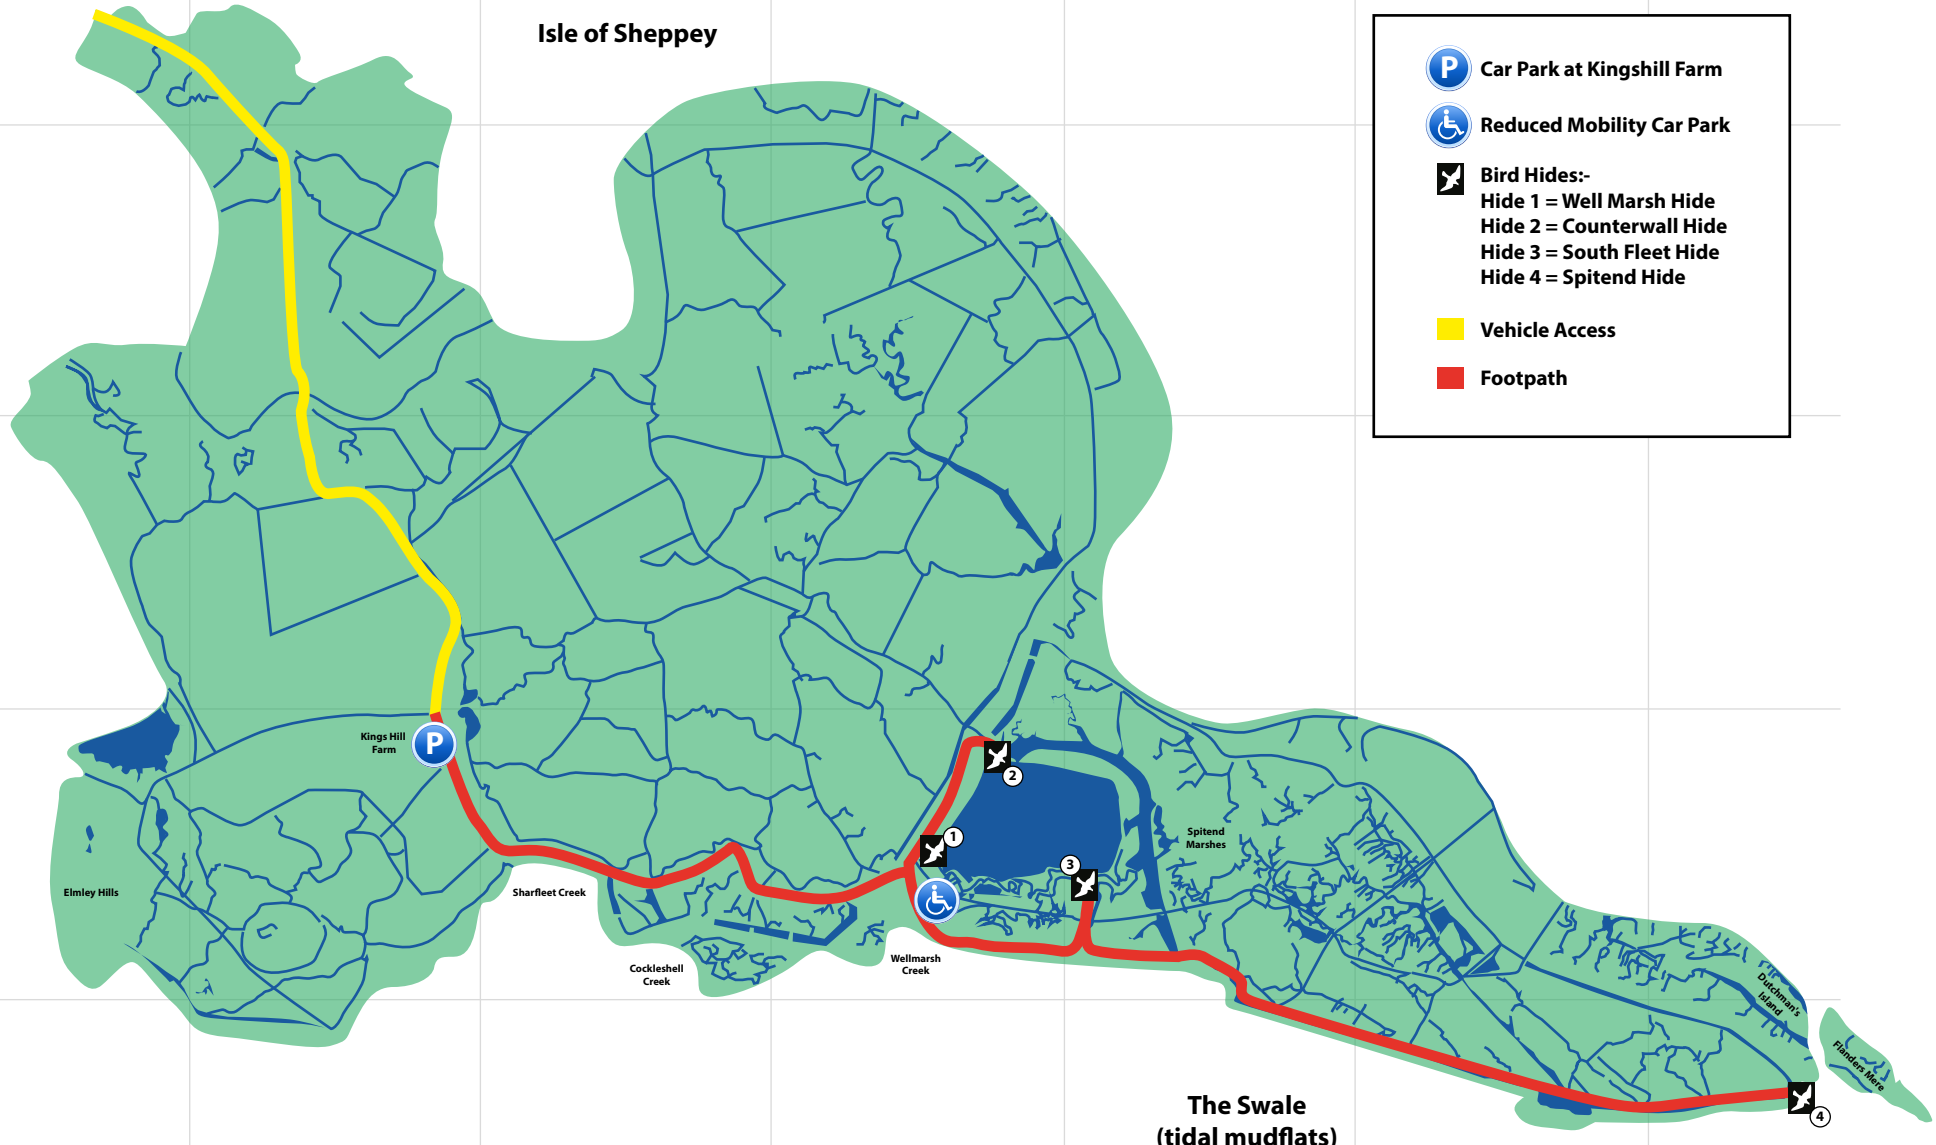

Isle of Sheppey

- Car Park at Kingshill Farm
- Reduced Mobility Car Park
- Bird Hides:-
 - Hide 1 = Well Marsh Hide
 - Hide 2 = Counterwall Hide
 - Hide 3 = South Fleet Hide
 - Hide 4 = Spitend Hide
- Vehicle Access
- Footpath

Elmley Hills

Kings Hill Farm

Sharfleet Creek

Cockleshell Creek

Wellmarsh Creek

Spitend Marshes

Duckman's Island

Flinders Here

Scale = 1km per gridline

The Swale (tidal mudflats)